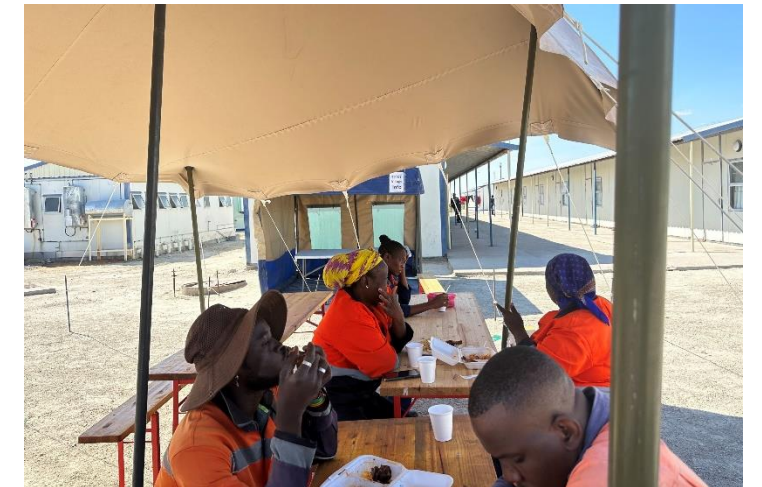

Communal Center offering some selected meals, Cellphone Bus Charging facilities ETC