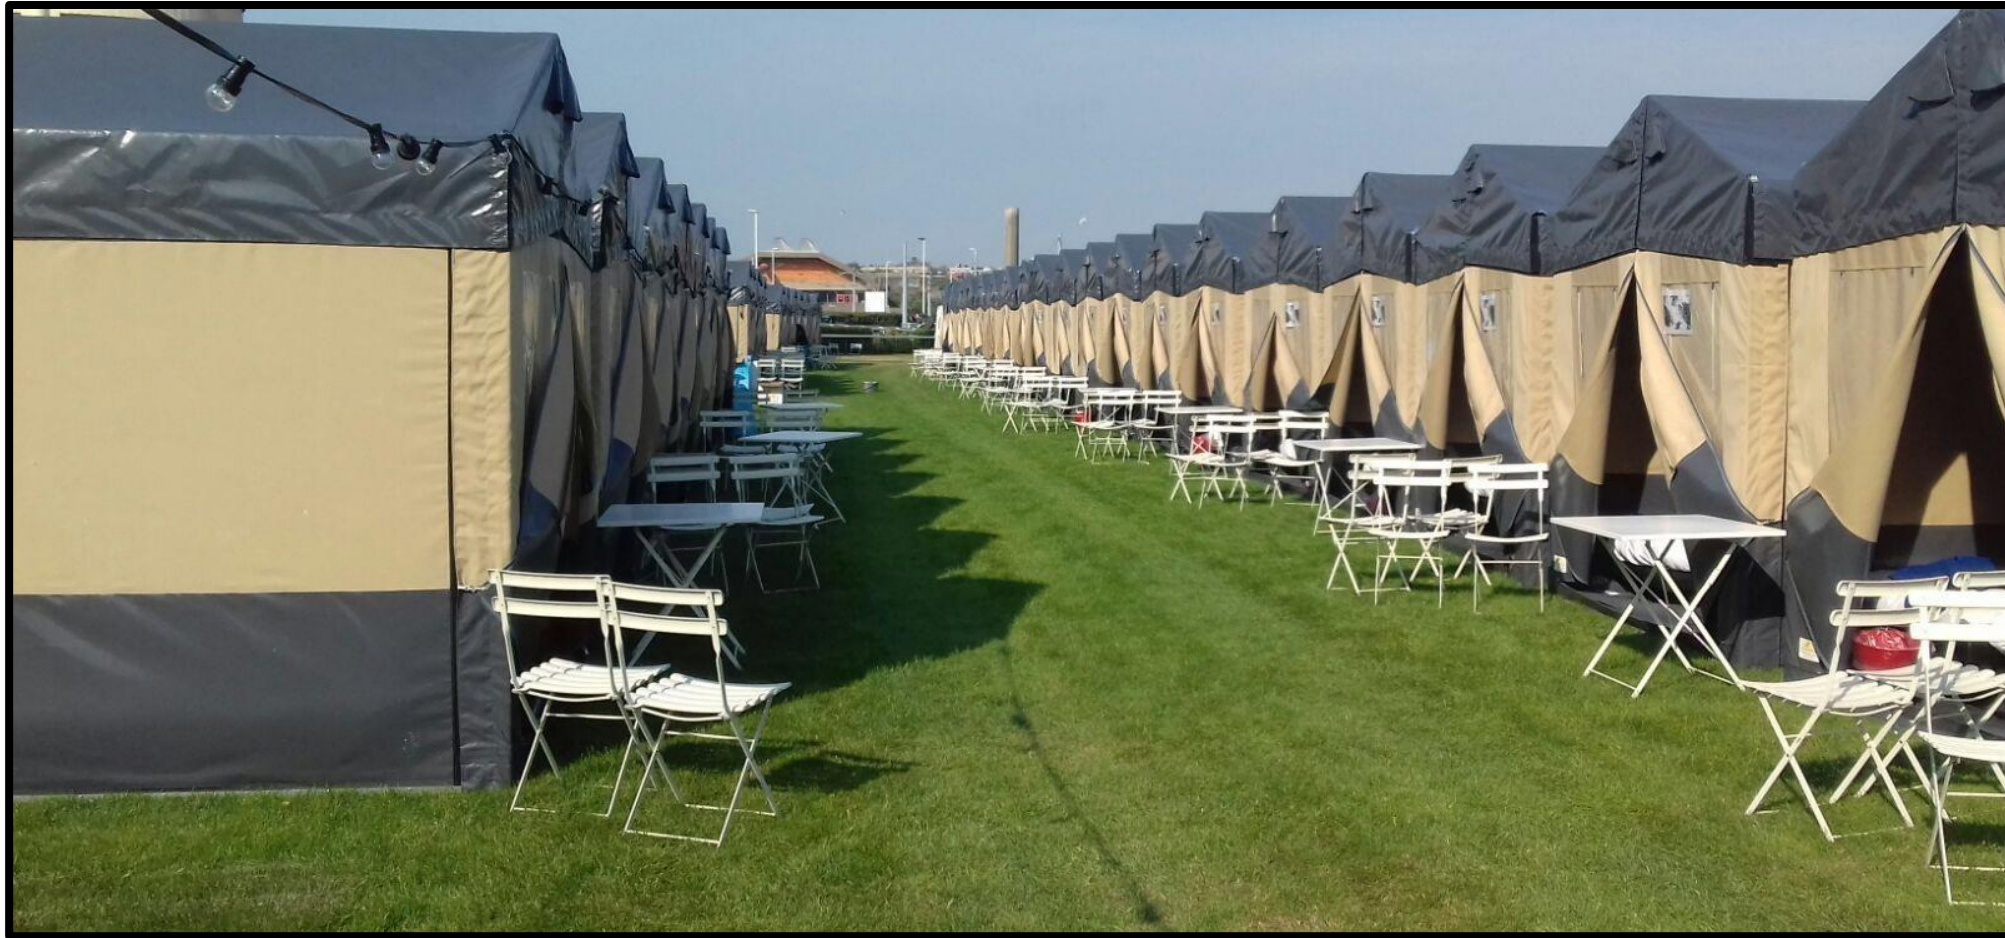

PRIVATE & PUBLIC EVENTS

Movotels can design & set accommodation for huge groups in any environment and terrain for private events as **weddings**, **parties** of many sorts, **funerals** and **Family functions** Over the past 2 years, our temporary accommodations have been deployed all over Botswana on different terrains and some remote locations. From the Lesoma Valley, Mmokolodi hills to Riverfront in the Okavango Delta.

We've done it all! So we can do it for you